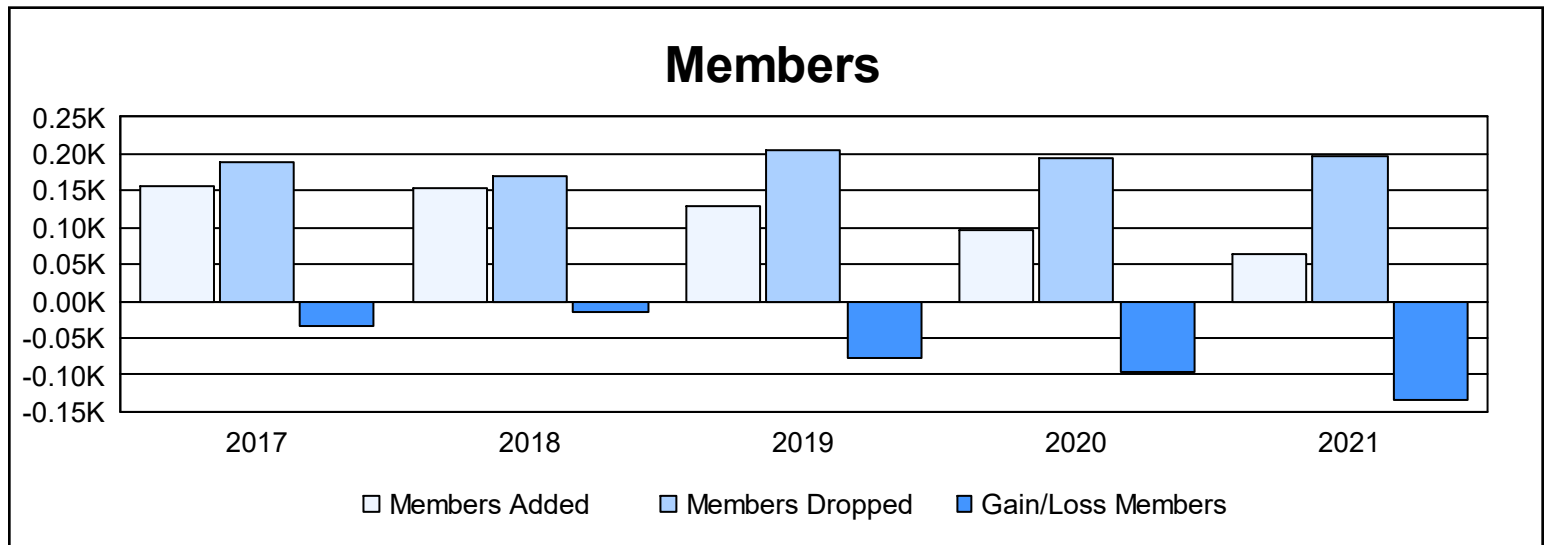

Year	New Clubs	Dropped Clubs	Gain/ Loss Clubs	New Members	Charter Members	Reinstate Members	Transfer Members	Total Member Added	Total Members Dropped	Gain/ Loss Members
2016-2017	0	0	0	134	2	5	15	156	189	-33
2017-2018	0	0	0	144	3	2	5	154	169	-15
2018-2019	0	0	0	112	2	7	7	128	205	-77
2019-2020	0	0	0	59	4	7	26	96	193	-97
2020-2021	0	7	-7	51	3	3	6	63	196	-133
<b>Average</b>	<b>0</b>	<b>1</b>	<b>-1</b>	<b>100</b>	<b>3</b>	<b>5</b>	<b>12</b>	<b>119</b>	<b>190</b>	<b>-71</b>

### Membership Composition June 2021 Cumulative