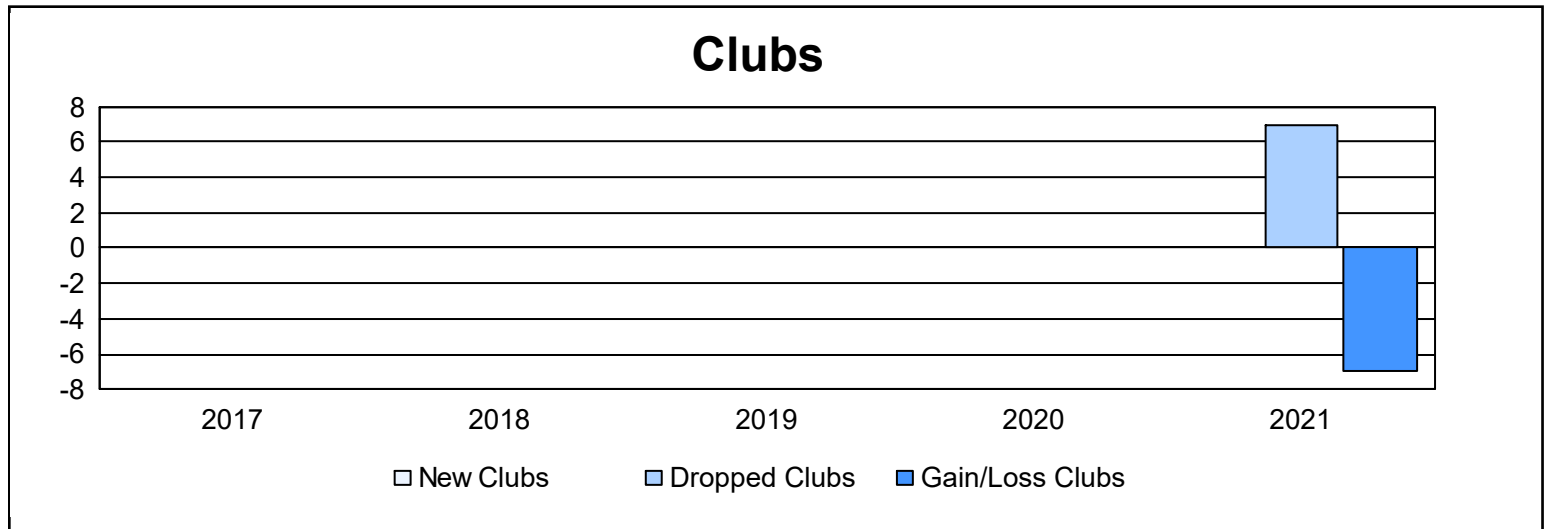

Year	New Clubs	Dropped Clubs	Gain/ Loss Clubs	New Members	Charter Members	Reinstate Members	Transfer Members	Total Member Added	Total Members Dropped	Gain/ Loss Members
2016-2017	0	0	0	134	2	5	15	156	189	-33
2017-2018	0	0	0	144	3	2	5	154	169	-15
2018-2019	0	0	0	112	2	7	7	128	205	-77
2019-2020	0	0	0	59	4	7	26	96	193	-97
2020-2021	0	7	-7	51	3	3	6	63	196	-133
<b>Average</b>	<b>0</b>	<b>1</b>	<b>-1</b>	<b>100</b>	<b>3</b>	<b>5</b>	<b>12</b>	<b>119</b>	<b>190</b>	<b>-71</b>

### Membership Composition June 2021 Cumulative